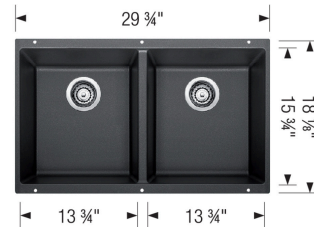

Design and Planning Tips

- Min cabinet size: 33 in
- Bowl depth: 8 in (203.0 mm)

What is included:

Installation instructions

Cut-out template

Limited Lifetime Warranty

Undermount installation only

Minimum cabinet size: 33"

Cut-out Dimensions:

Cut-out Length: 28.79"

Cut-out Width: 16"

Cut-out Below Counter Depth: 8.79"

Left Sink Bowl Dimensions:

Sink Bowl Length (left-to-right): 13.75"

Sink Bowl Width (front-to-back): 15.75"

Sink Bowl Depth: 8"

Right Sink Bowl Dimensions:

Sink Bowl Length (left-to-right): 13.75"

Sink Bowl Width (front-to-back): 15.75"

Sink Bowl Depth: 8"

Drain hole compatible with 3.5" strainers or waste flanges

Codes/Standards: CSA B45.8-18/IAPMO Z403-2018